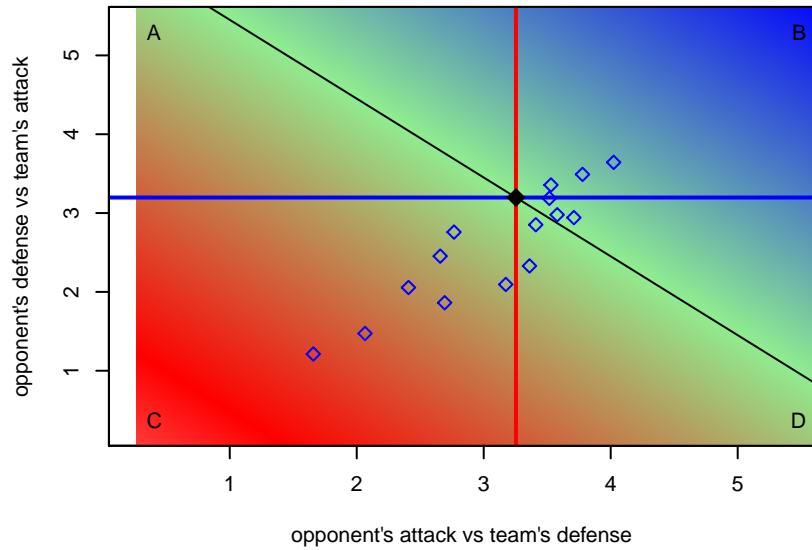

Venues played:
 2014 US Club Regionals Premier U15
 2014 United Cup U15-16
 2014 Portland Winter Showcase U16
 2014 Portland Winter Showcase U17

Cook Inlet Velocity 99 Blue B98
 Dots are actual minus expected GF (blue circles) and GA (red triangles).
 Blue line is smoothed change in attack strength. Red is smoothed change in defense strength.

**attack and defense variance (black dot)
relative to other teams
and top 10 in region**

**attack and defense rating
relative to others at age
and all opponents in last 13 months**

**attack and defense rating
relative to others at age
and all opponents in last 13 months**

Performance relative to 13 month average

Performance relative to 13 month average

Distribution of opponents
 Red = Lose zone, Blue = Win zone, Green = Even
 Black line separates win/lose zones

lot. A=Neither has attack advantage, B=Opponent has both attack and defense advantage, C=Opponent has both attack and defense disadvantage, D=Both have