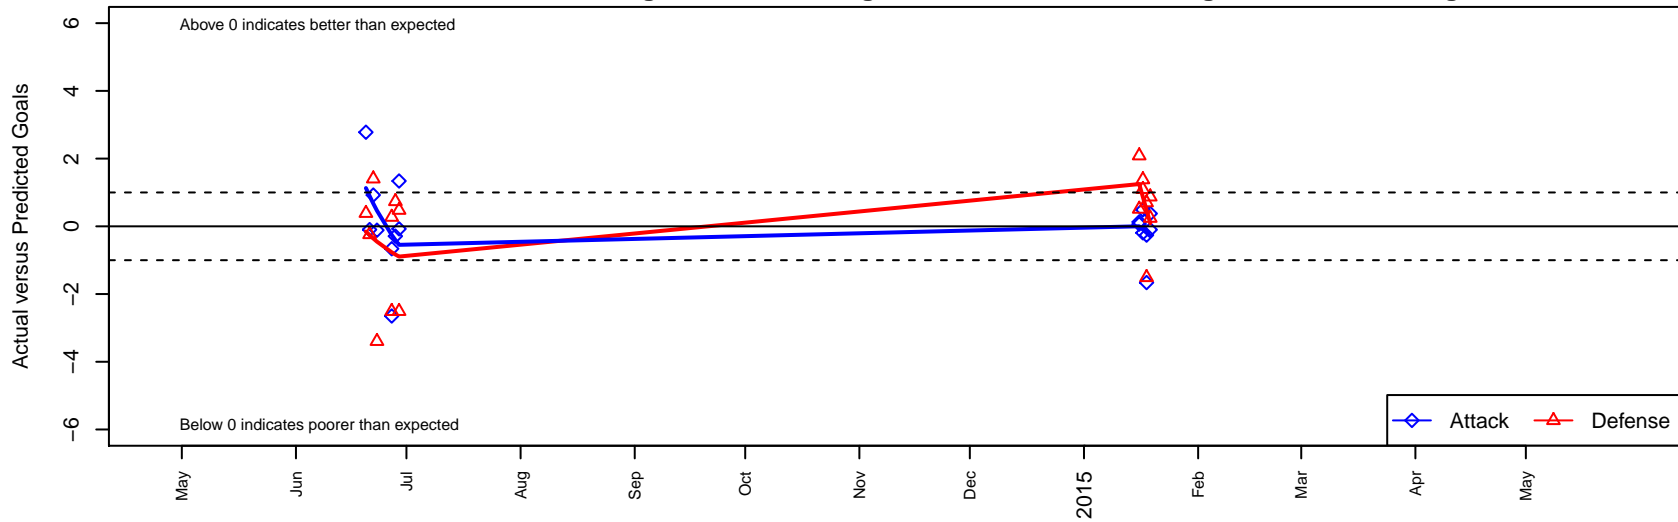

Cook Inlet Velocity 99 Blue B98

Cook Inlet SC
 Anchorage, AK
 B98 total strength=1731
 attack=24.46 defense=25.89

alt names used:
 CISC Velocity 99B
 CISC Velocity 99BB
 99 Boys Blue Velocity
 99 BOYS BLUE VELOCITY

Venues played:
 2014 US Club Regionals Premier U15
 2014 United Cup U15-16
 2014 Portland Winter Showcase U16
 2014 Portland Winter Showcase U17

Cook Inlet Velocity 99 Blue B98
 Dots are actual minus expected GF (blue circles) and GA (red triangles).
 Blue line is smoothed change in attack strength. Red is smoothed change in defense strength.

**attack and defense variance (black dot)
relative to other teams
and top 10 in region**

**attack and defense rating
relative to others at age
and all opponents in last 13 months**

**attack and defense rating
relative to others at age
and all opponents in last 13 months**

Performance relative to 13 month average

Performance relative to 13 month average

Distribution of opponents
 Red = Lose zone, Blue = Win zone, Green = Even
 Black line separates win/lose zones

lot. A=Neither has attack advantage, B=Opponent has both attack and defense advantage, C=Opponent has both attack and defense disadvantage, D=Both have