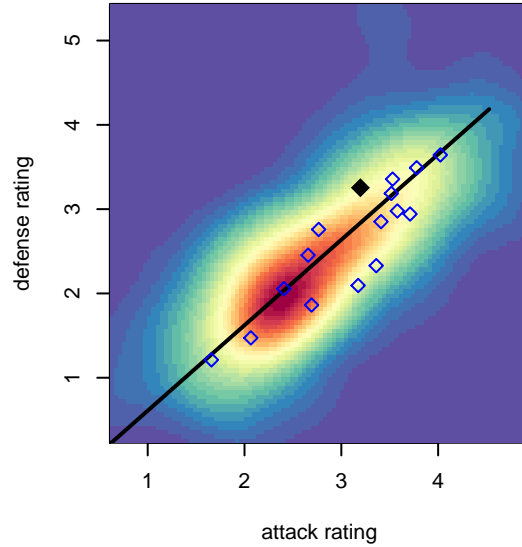

Cook Inlet Velocity 99 Blue B98

Cook Inlet SC
 Anchorage, AK
 B98 total strength=1731
 attack=24.46 defense=25.89

alt names used:
 CISC Velocity 99B
 CISC Velocity 99BB
 99 Boys Blue Velocity
 99 BOYS BLUE VELOCITY

Venues played:
 2014 US Club Regionals Premier U15
 2014 United Cup U15-16
 2014 Portland Winter Showcase U16
 2014 Portland Winter Showcase U17

Cook Inlet Velocity 99 Blue B98
 Dots are actual minus expected GF (blue circles) and GA (red triangles).
 Blue line is smoothed change in attack strength. Red is smoothed change in defense strength.

**attack and defense variance (black dot)
relative to other teams
and top 10 in region**

**attack and defense rating
relative to others at age
and all opponents in last 13 months**

**attack and defense rating
relative to others at age
and all opponents in last 13 months**

Performance relative to 13 month average

Performance relative to 13 month average

Distribution of opponents
 Red = Lose zone, Blue = Win zone, Green = Even
 Black line separates win/lose zones

lot. A=Neither has attack advantage, B=Opponent has both attack and defense advantage, C=Opponent has both attack and defense disadvantage, D=Both have