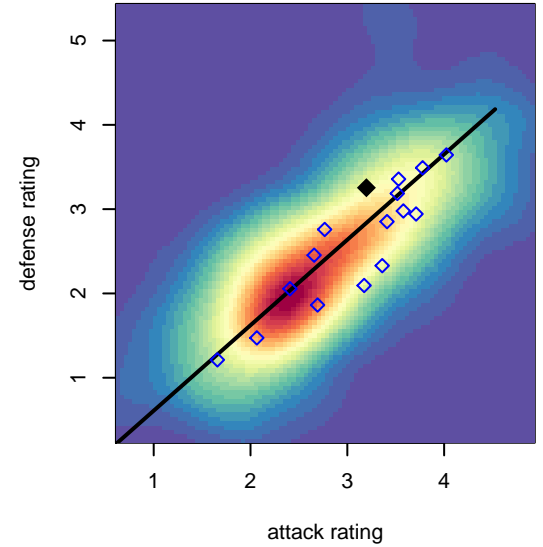

Cook Inlet Velocity 99 Blue B98

Cook Inlet SC
 Anchorage, AK
 B98 total strength=1731
 attack=24.46 defense=25.89

alt names used:
 CISC Velocity 99B
 CISC Velocity 99BB
 99 Boys Blue Velocity
 99 BOYS BLUE VELOCITY

Venues played:
 2014 US Club Regionals Premier U15
 2014 United Cup U15-16
 2014 Portland Winter Showcase U16
 2014 Portland Winter Showcase U17

Cook Inlet Velocity 99 Blue B98
 Dots are actual minus expected GF (blue circles) and GA (red triangles).
 Blue line is smoothed change in attack strength. Red is smoothed change in defense strength.

**attack and defense variance (black dot)
relative to other teams
and top 10 in region**

**attack and defense rating
relative to others at age
and all opponents in last 13 months**

**attack and defense rating
relative to others at age
and all opponents in last 13 months**

Performance relative to 13 month average

Performance relative to 13 month average

Distribution of opponents
 Red = Lose zone, Blue = Win zone, Green = Even
 Black line separates win/lose zones

lot. A=Neither has attack advantage, B=Opponent has both attack and defense advantage, C=Opponent has both attack and defense disadvantage, D=Both have