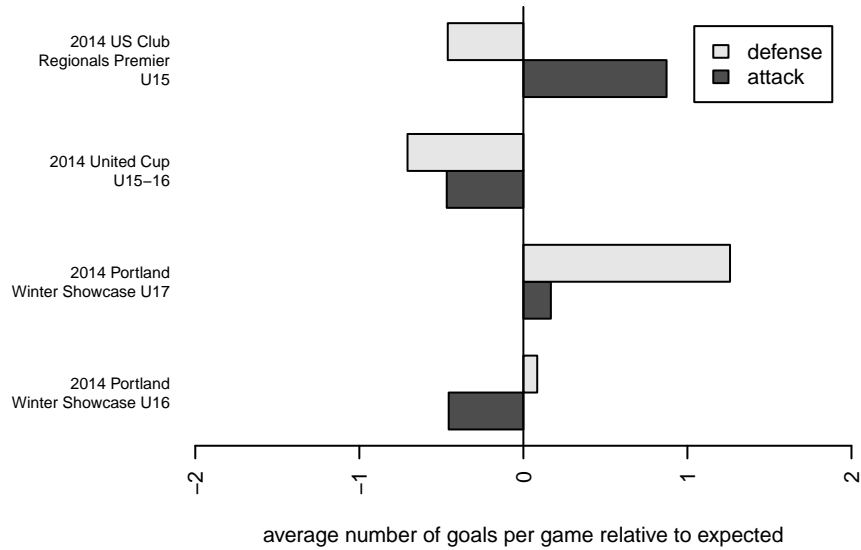

Venues played:
 2014 US Club Regionals Premier U15
 2014 United Cup U15-16
 2014 Portland Winter Showcase U16
 2014 Portland Winter Showcase U17

Cook Inlet Velocity 99 Blue B98
 Dots are actual minus expected GF (blue circles) and GA (red triangles).
 Blue line is smoothed change in attack strength. Red is smoothed change in defense strength.

**attack and defense variance (black dot)
relative to other teams
and top 10 in region**

**attack and defense rating
relative to others at age
and all opponents in last 13 months**

**attack and defense rating
relative to others at age
and all opponents in last 13 months**

Performance relative to 13 month average

Performance relative to 13 month average

Distribution of opponents
 Red = Lose zone, Blue = Win zone, Green = Even
 Black line separates win/lose zones

lot. A=Neither has attack advantage, B=Opponent has both attack and defense advantage, C=Opponent has both attack and defense disadvantage, D=Both have